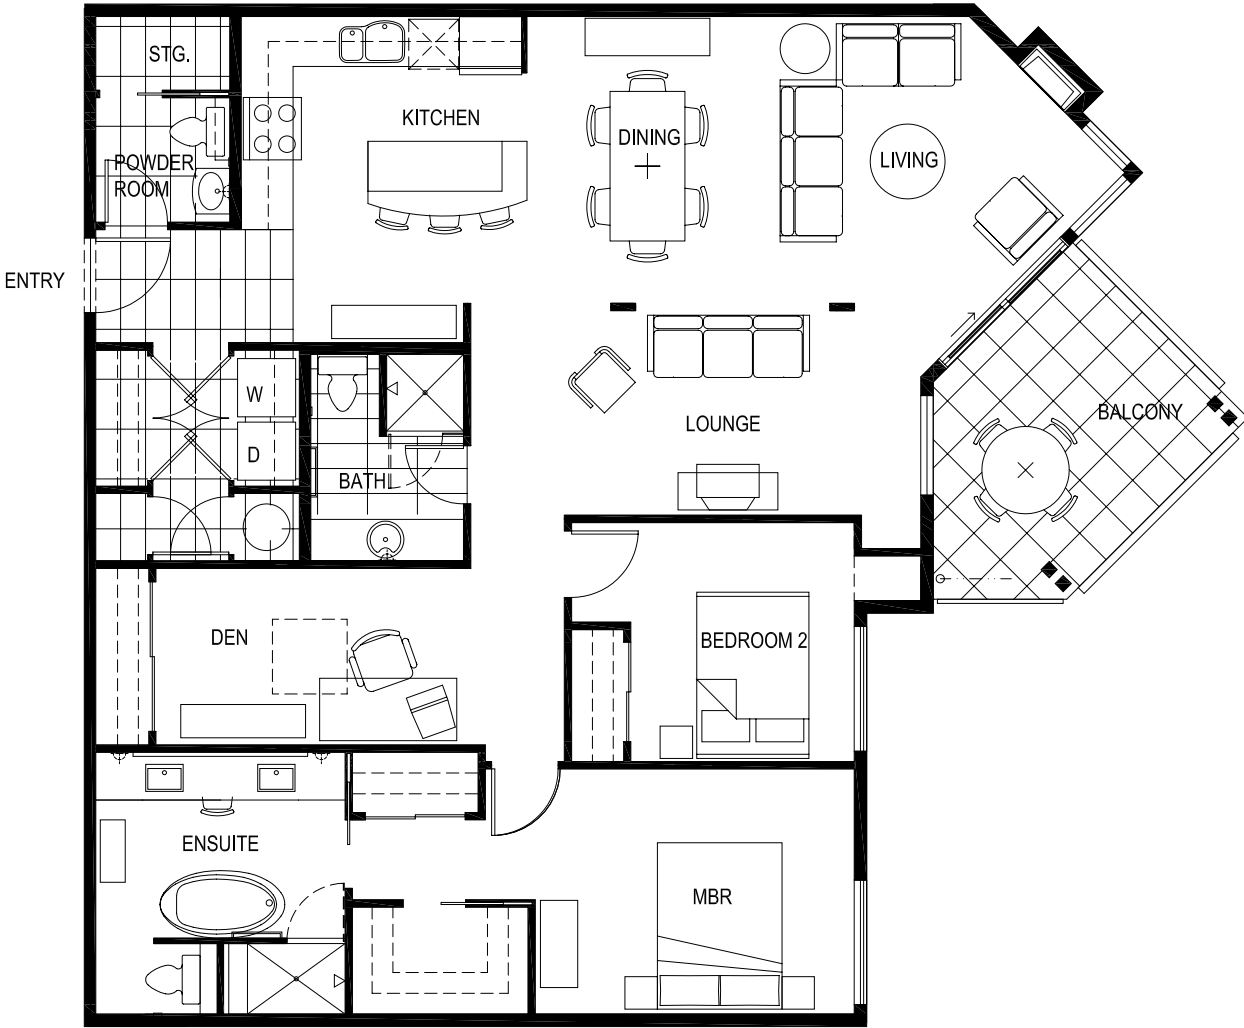

# THE WEST in Davis Bay

**Unit A2**  
2 Bedroom + Den  
1,403 sq. ft. approx.

The developer reserves the right to make modifications to plans, specifications and features. All interior colours, furniture and decor are for illustration purposes only.